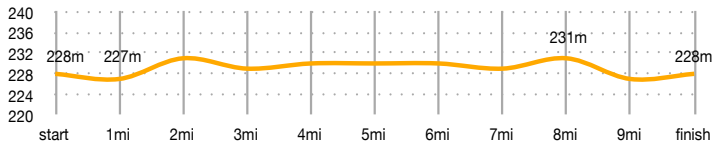

Winnipeg 10.10

Miler + 5 Km & 10 Km

Presented by
Investors Group
people who care
 In Conjunction with
 Manitoba **lotteries manyfest**
All together downtown

Winnipeg Ten Miler

- Mile Split Point
- Run Direction
- Medical Station
- Water Station
- Viewing Location

16,094m = 10 miles

July 16, 2012 ver 5