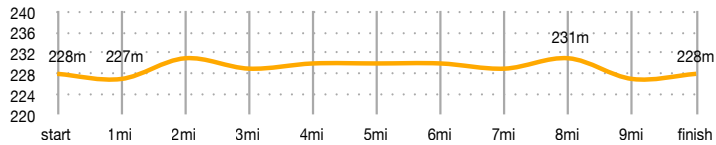

Winnipeg 10.10

Miler + 5 Km & 10 Km

Presented by
IG Investors Group
people who care
 In Conjunction with
 Manitoba **lotteries**
manyfest
All together downtown

Winnipeg Ten Miler

- Mile Split Point
- Run Direction
- Medical Station
- Water Station
- Viewing Location

16,094m = 10 miles

July 16, 2012 ver 5