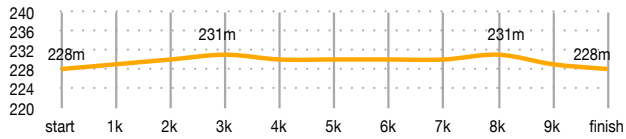

Presented by
Investors Group
people who care
 In Conjunction with
 Manitoba Lotteries
manyfest
All together downtown

Winnipeg Ten Km

- Km Split Point
- Run Direction
- Medical Station
- Water Station
- Viewing Location

10,000m = 6.214 mile

July 16, 2012 ver 5