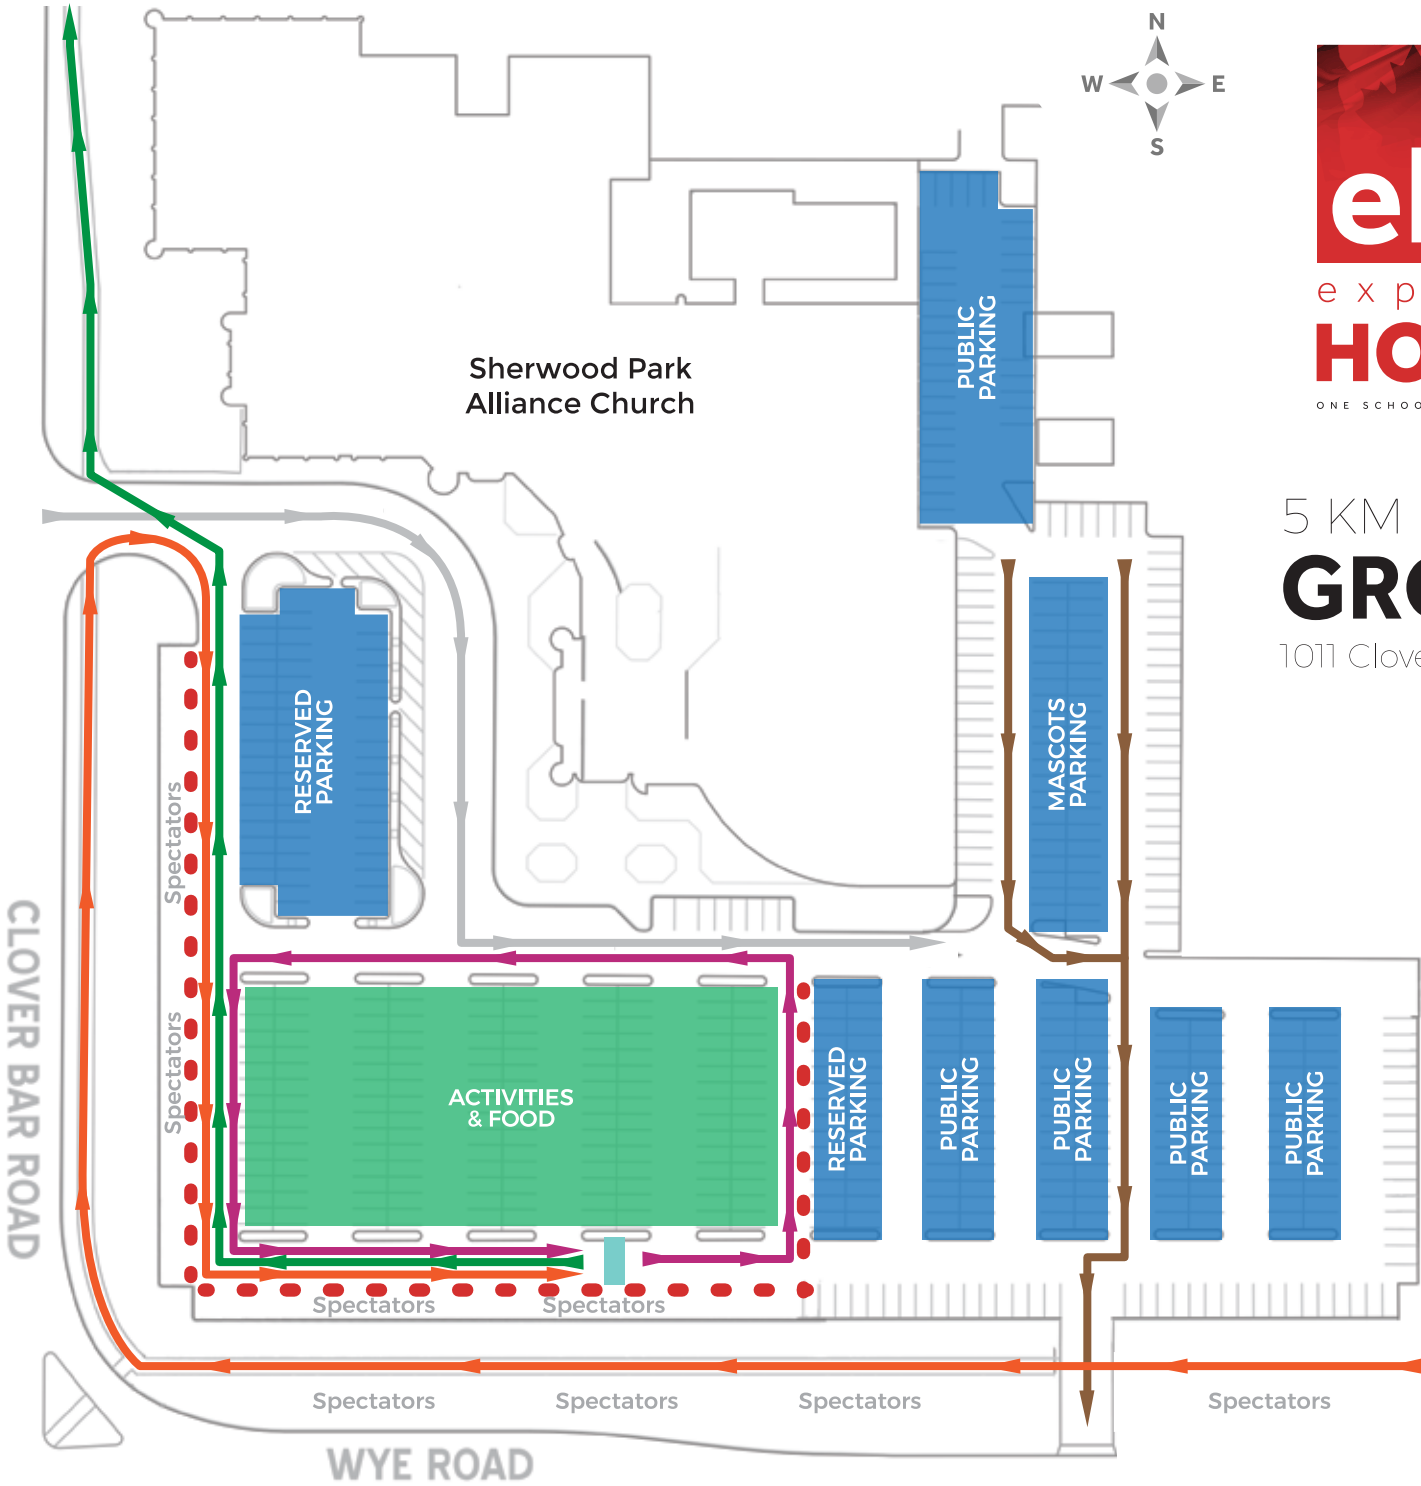

mascots
race for
HOPE
2018 5 KM . 10 KM

Sherwood Park
Alliance Church

5 KM . 10 KM Race GROUNDS MAP

1011 Clover Bar Road

MAP LEGEND

- Start / Finish Arch
- 400 m Mascots Race Loop
- 5 KM and 10 KM Race Start
- 5 KM and 10 KM Race Finish*
- Parking Entrance
No access past 9:40 am
- Parking Exit (Westbound Exit)
- Barricades
- Parking
Overflow parking at Strathcona Christian Elementary & Elk Island Public Schools Regional Division
- Food & Activities

*10 km runners enter finish area after the second loop is completed