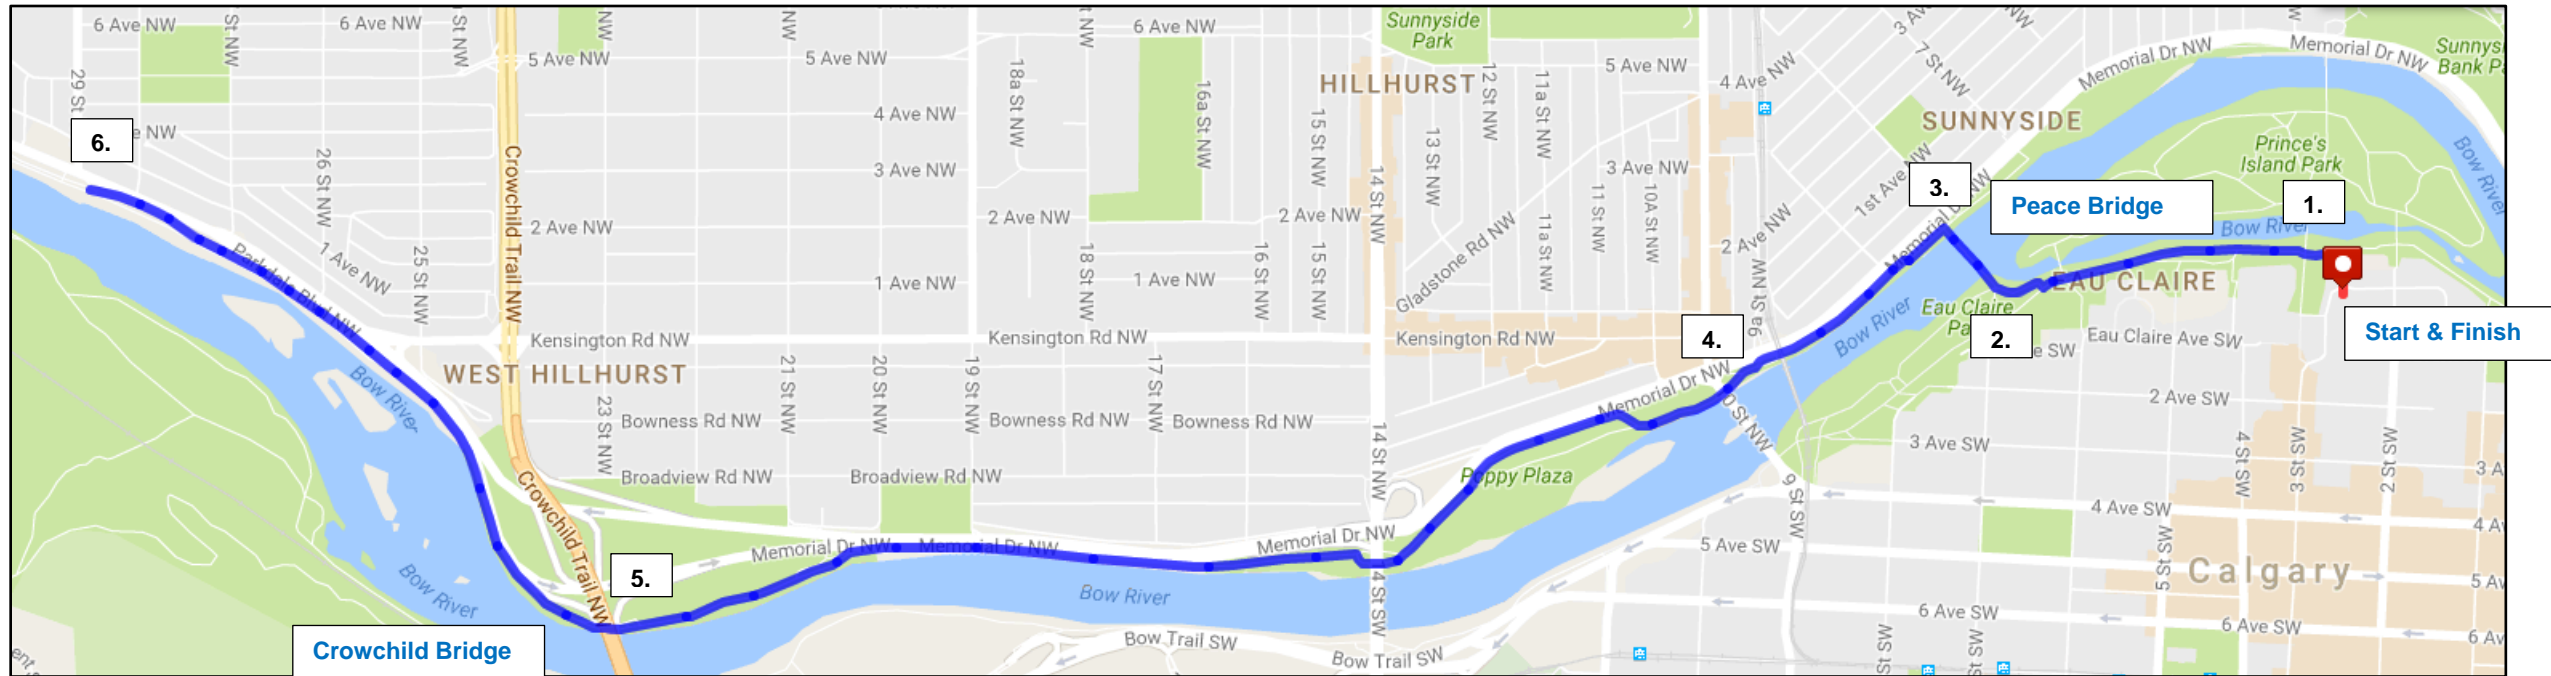

2018 Light It Up 10km Course Map

Volunteer Stations

S/F 10 km Start/ Finish Line (Eau Claire Market)

1. Propeller

2. Bow Valley Pathway (South Side)

3. Peace Bridge (North Side)

4. North LRT Bridge

5. North Crowchild Bridge

6. 10 km Turnaround