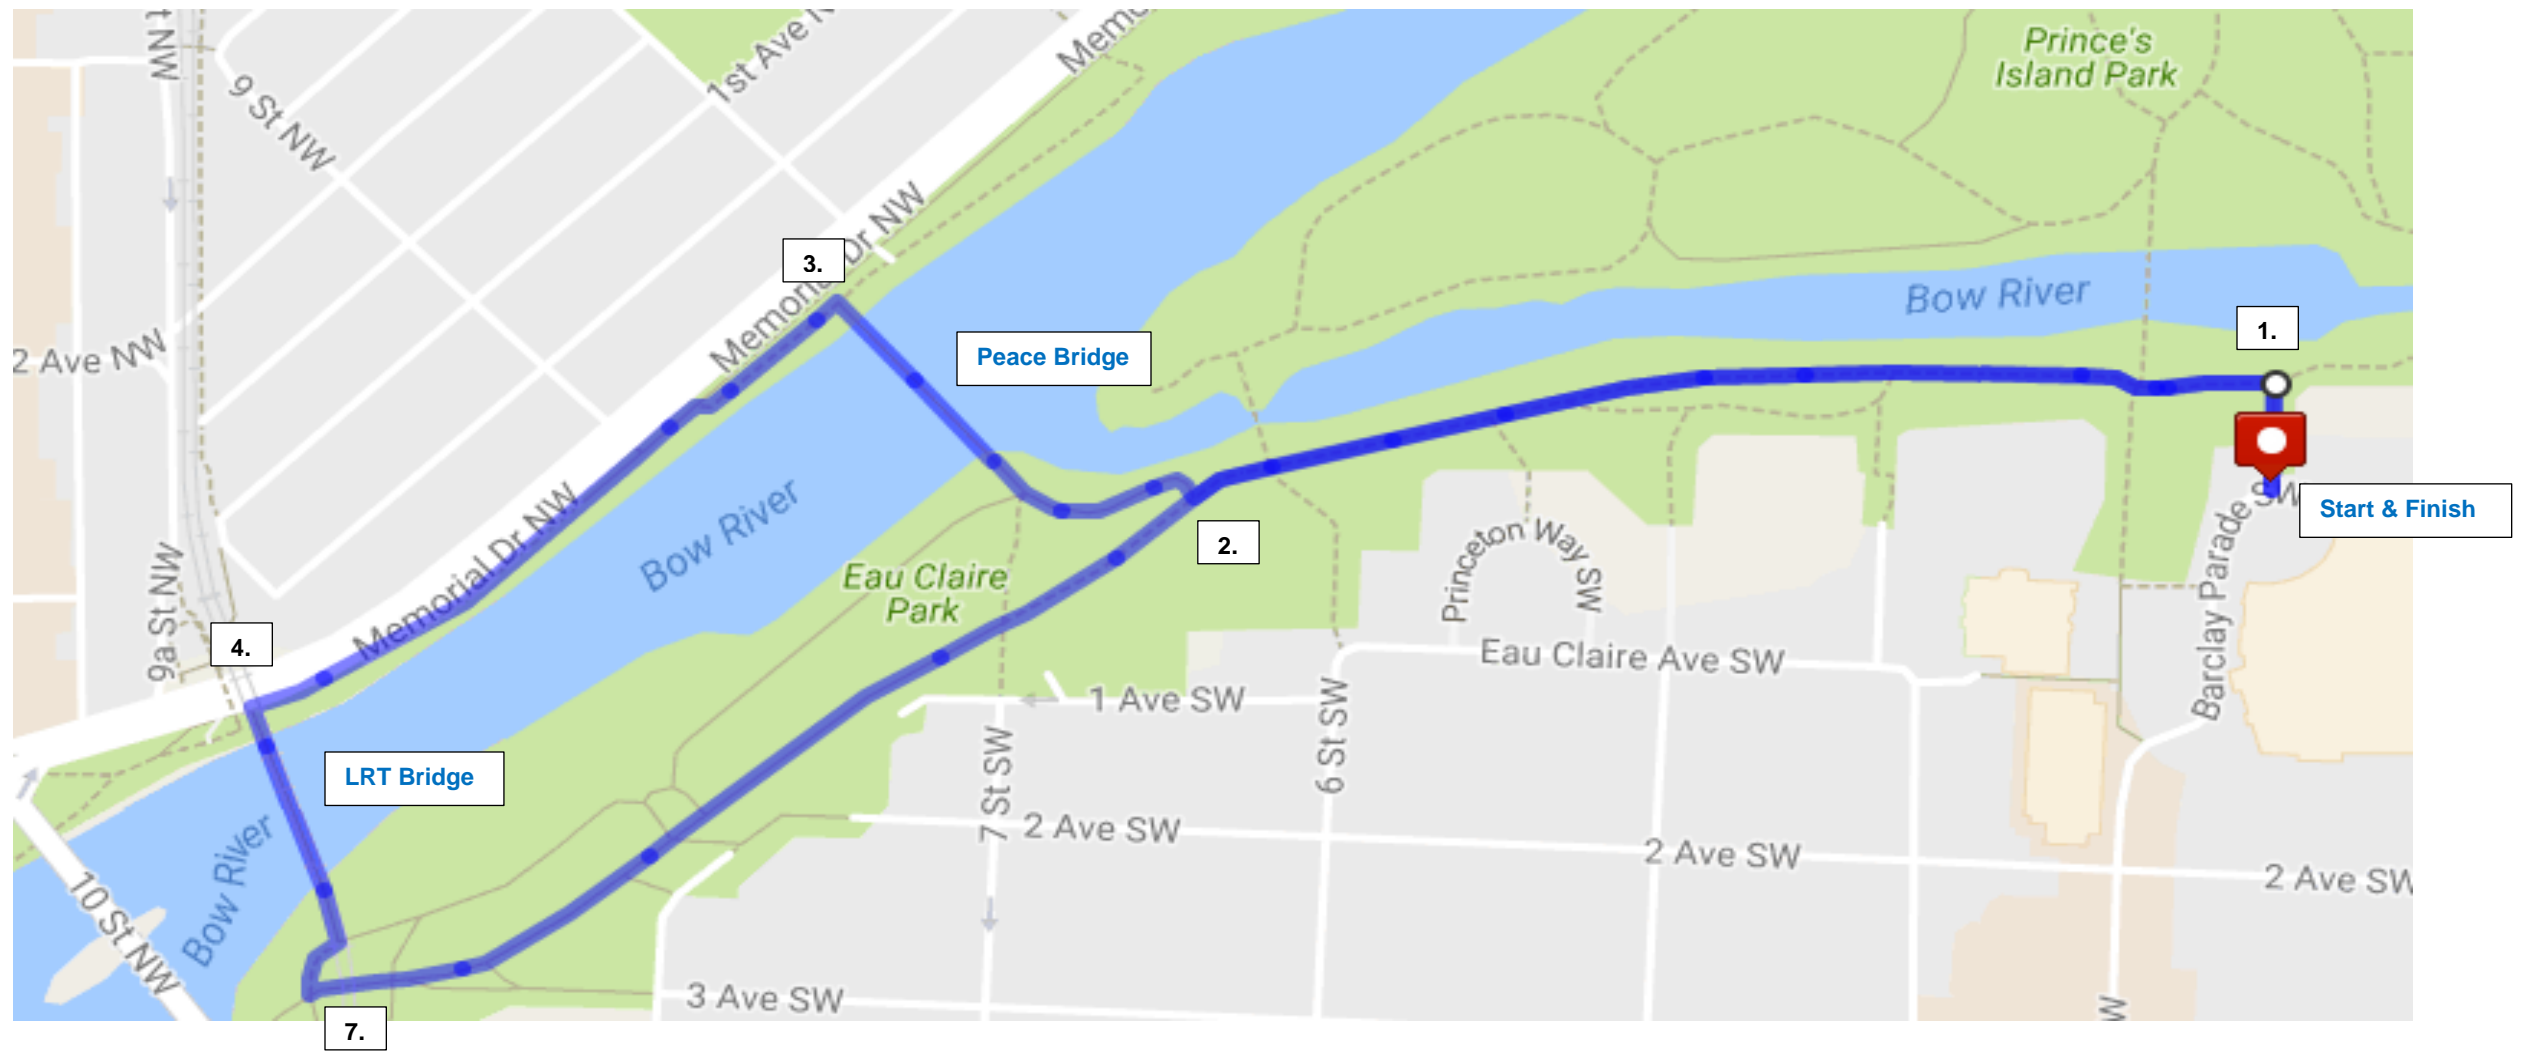

2018 Light It Up 3km Course Map

Volunteer Stations

<p>S/F 3 km Start/ Finish Line (Eau Claire Market)</p> <p>1. Propeller</p> <p>2. Bow Valley Pathway (South Side)</p>	<p>3. Peace Bridge (North Side)</p> <p>4. LRT Bridge (North Side)</p> <p>7. LRT Bridge (South Side)</p>
--	---