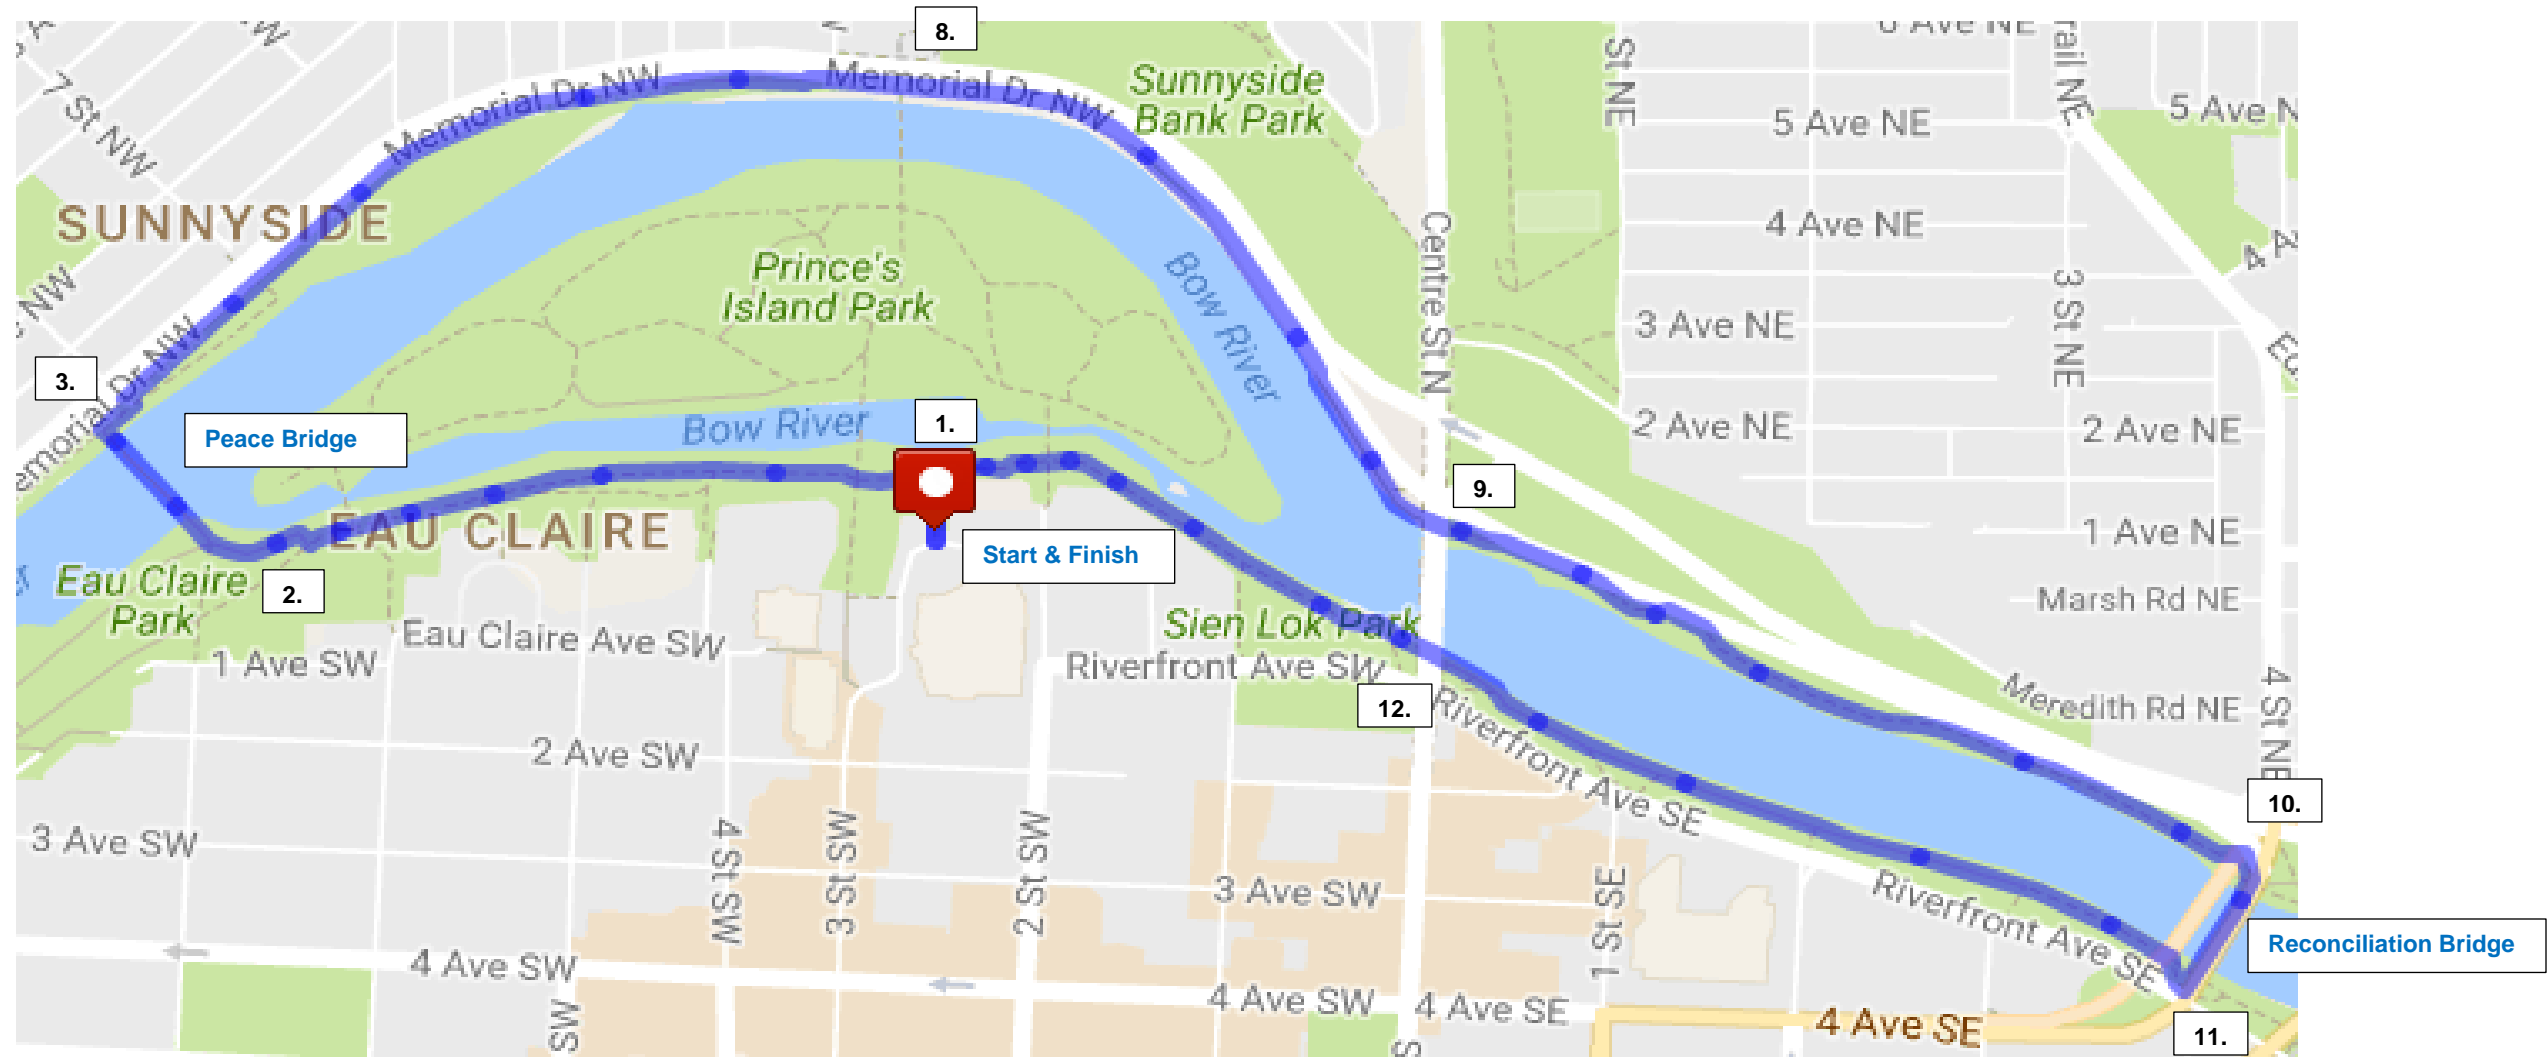

2018 Light It Up 5 km Course Map

Stations

S/F 5 km Start/ Finish Line (Eau Claire Market)
 1. Propeller
 2. Bow Valley Pathway (South Side)
 3. Peace Bridge (North Side)
 8. Prince's Island Park (North Side)

9. Center Street Bridge (North Side)
 10. Reconciliation Bridge (North Side)
 11. Reconciliation Bridge (South Side)
 12. Center Street Bridge (South Side)