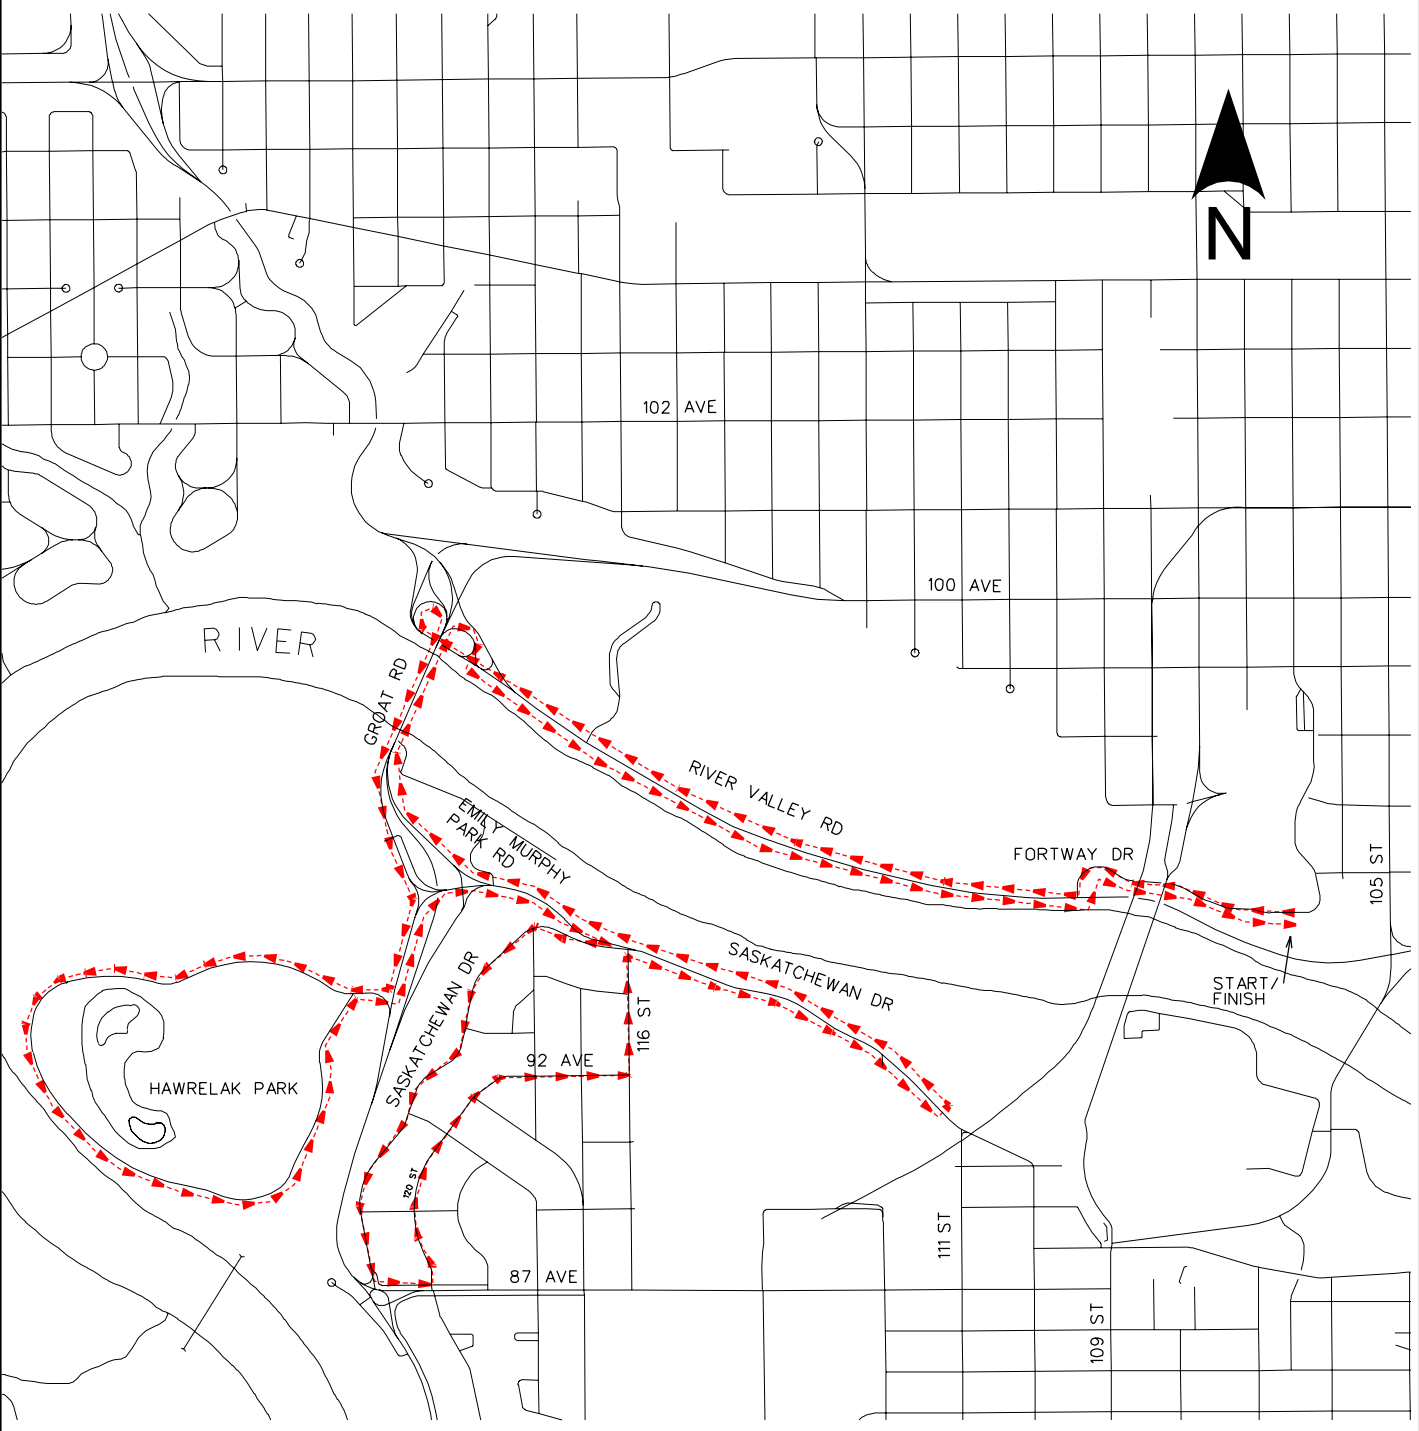

# CANADA DAY ROAD RACE

**RIVER VALLEY RD WESTBOUND CLOSED 06:30 - 08:00 HRS**

**SINGLE LANE CLOSURE GROAT ROAD SOUTHBOUND 06:30 - 08:30 HRS**

**EMILY MURPHY PARK RD CLOSED 07:00 - 09:00 HRS**